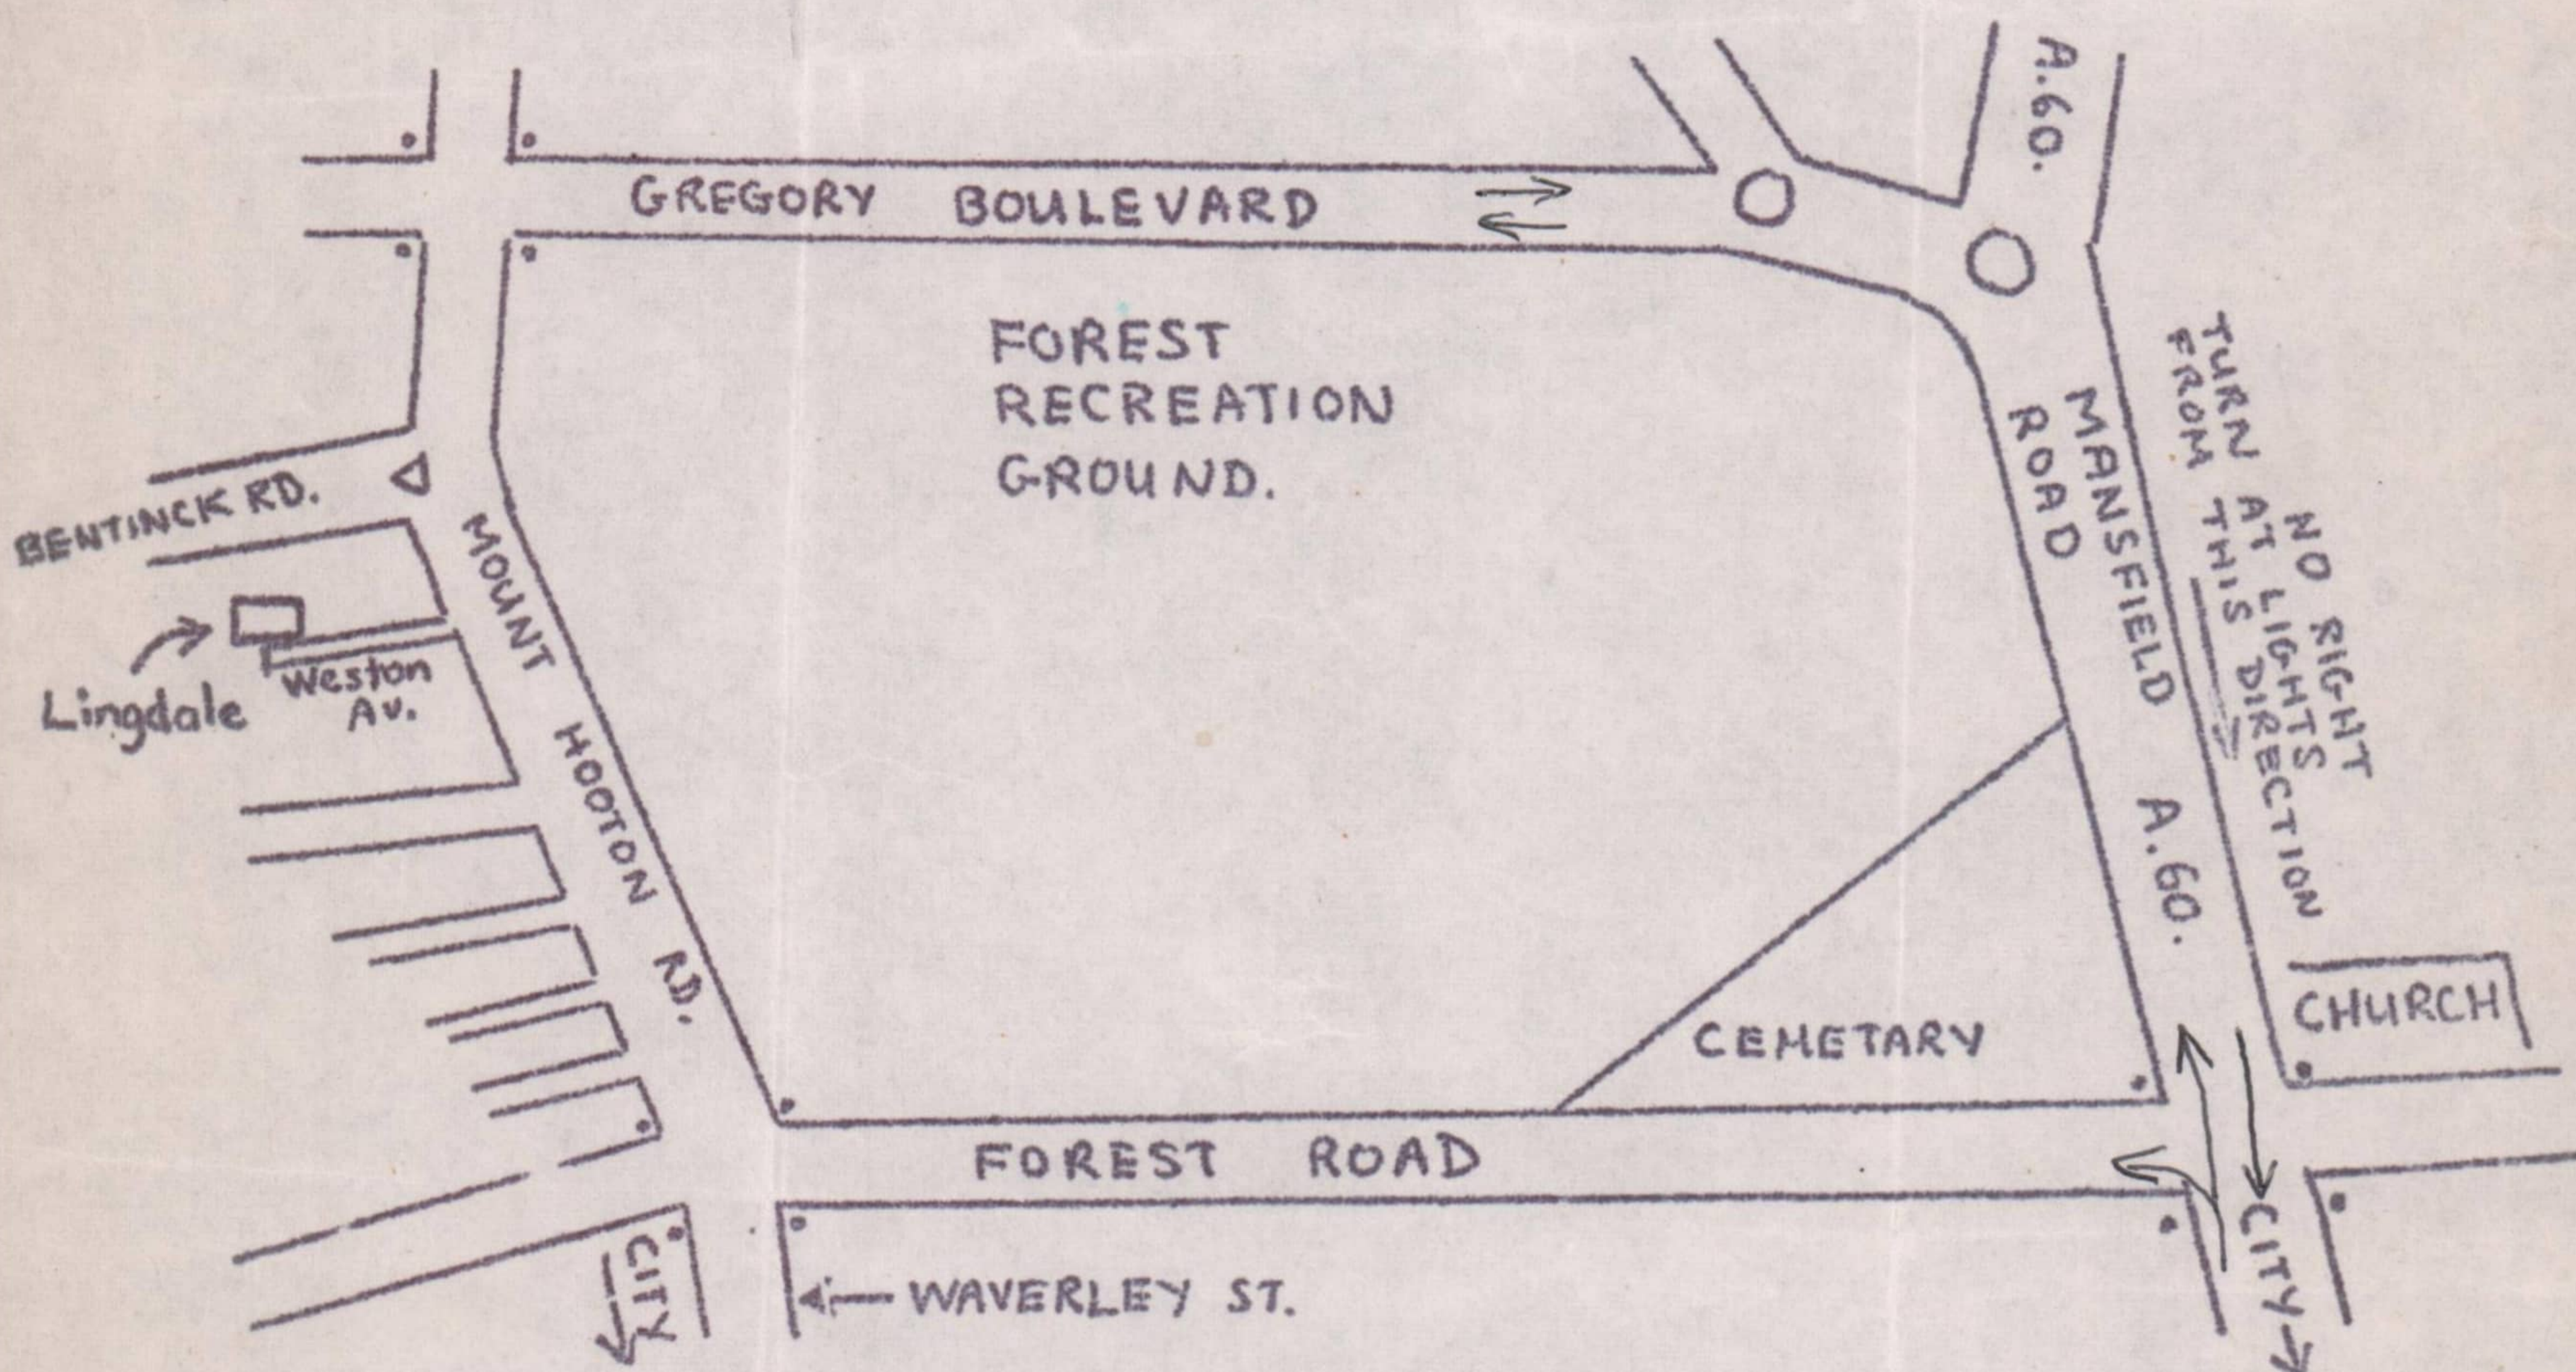

This meeting is for paid up members of Nottingham CHE  
and members of Night Off only. The meeting will begin at 8p.m.  
at Lingdale, Weston Avenue, Nottingham.

Weston Avenue is a very narrow drive off Mount Hooton Road  
which is adjacent to the Forest Recreation Ground (Goose Fair site)